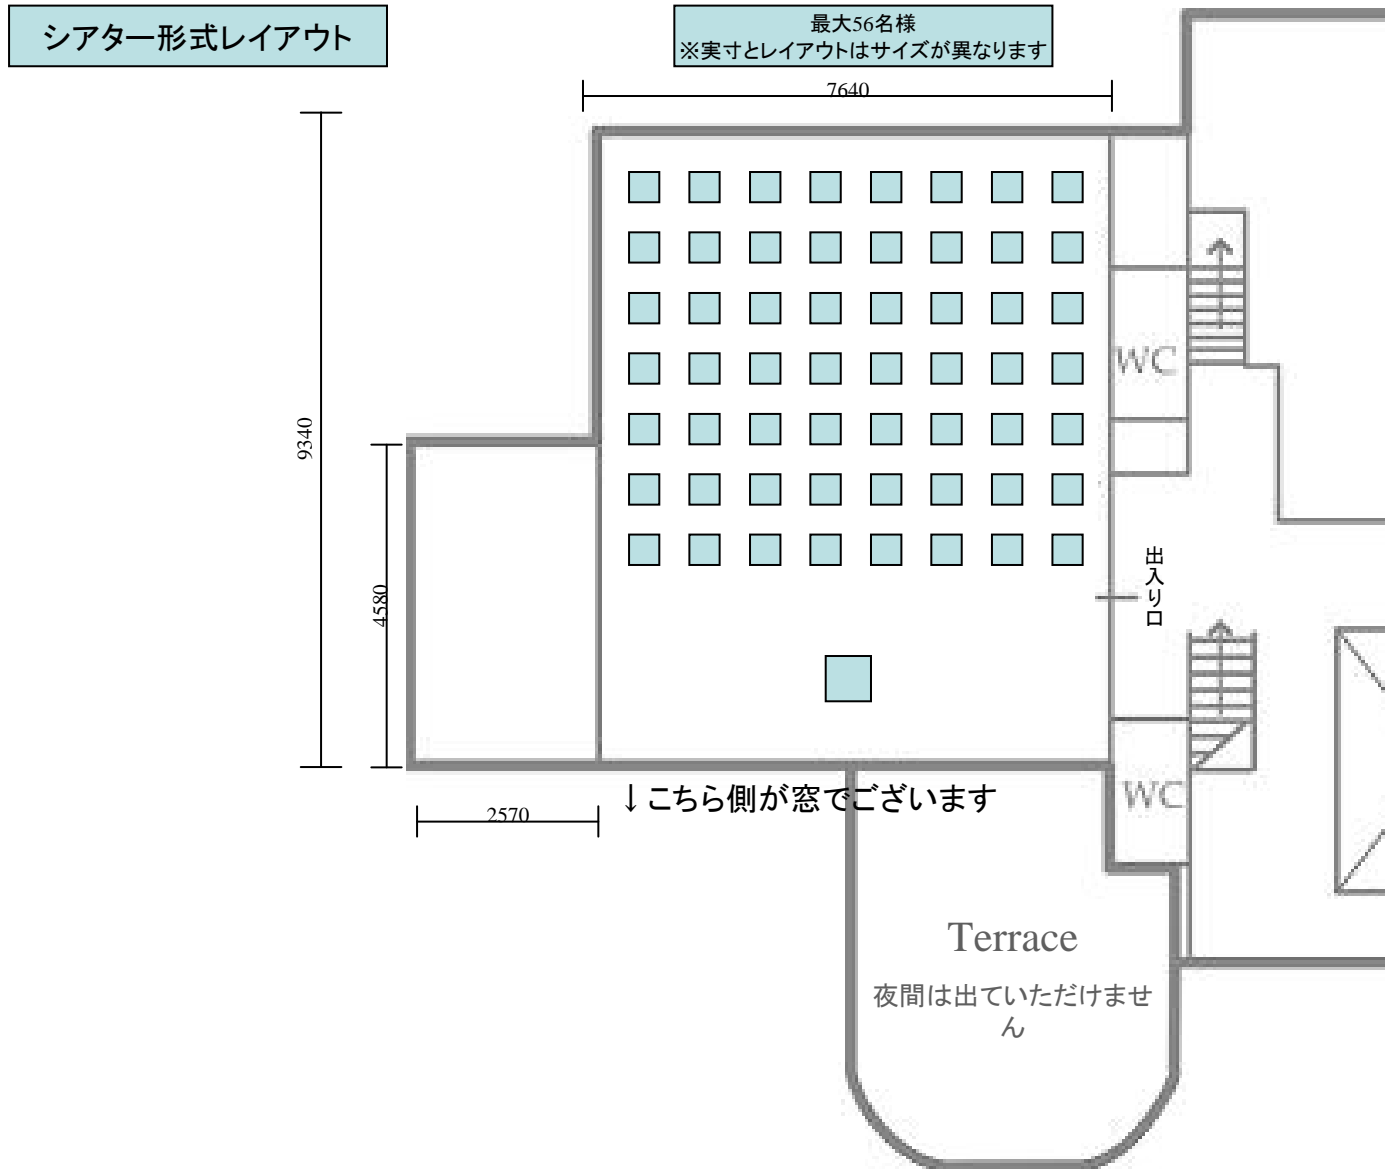

Floor Information

THE SODOH'S ATELIER —MAIN THE SODOH 2F—

71m²

Floor Information

THE SODOH'S ATELIER —MAIN THE SODOH 2F—

71m²

Floor Information

THE SODOH'S ATELIER —MAIN THE SODOH 2F—

Floor Information

THE SODOH'S ATELIER —MAIN THE SODOH 2F—

71m²

Floor Information

THE SODOH'S ATELIER —MAIN THE SODOH 2F—

立食buffeスタイル 例①

71m²

Floor Information

THE SODOH'S ATELIER —MAIN THE SODOH 2F—

立食buffeスタイル 例②

71m²