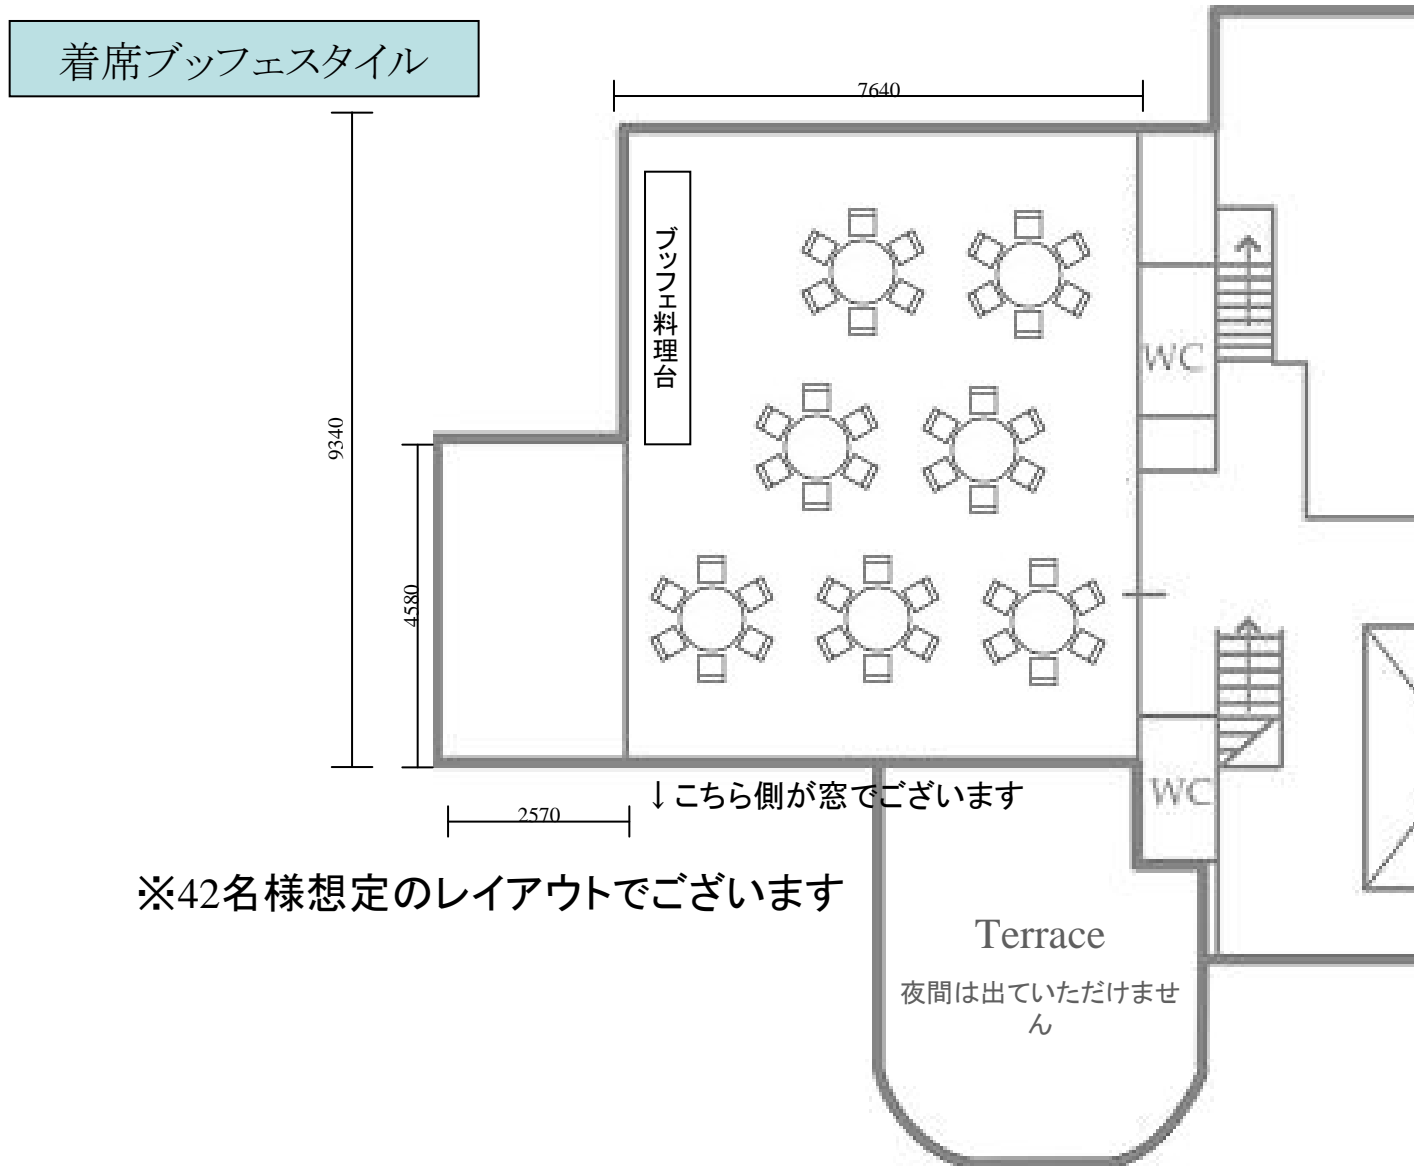

Floor Information

THE SODOH'S ATELIER —MAIN THE SODOH 2F—

71m²

Floor Information

THE SODOH'S ATELIER —MAIN THE SODOH 2F—

71m²

Floor Information

THE SODOH'S ATELIER —MAIN THE SODOH 2F—

Floor Information

THE SODOH'S ATELIER —MAIN THE SODOH 2F—

71m²

Floor Information

THE SODOH'S ATELIER —MAIN THE SODOH 2F—

立食buffeスタイル 例①

71m²

Floor Information

THE SODOH'S ATELIER —MAIN THE SODOH 2F—

立食buffeスタイル 例②

71m²