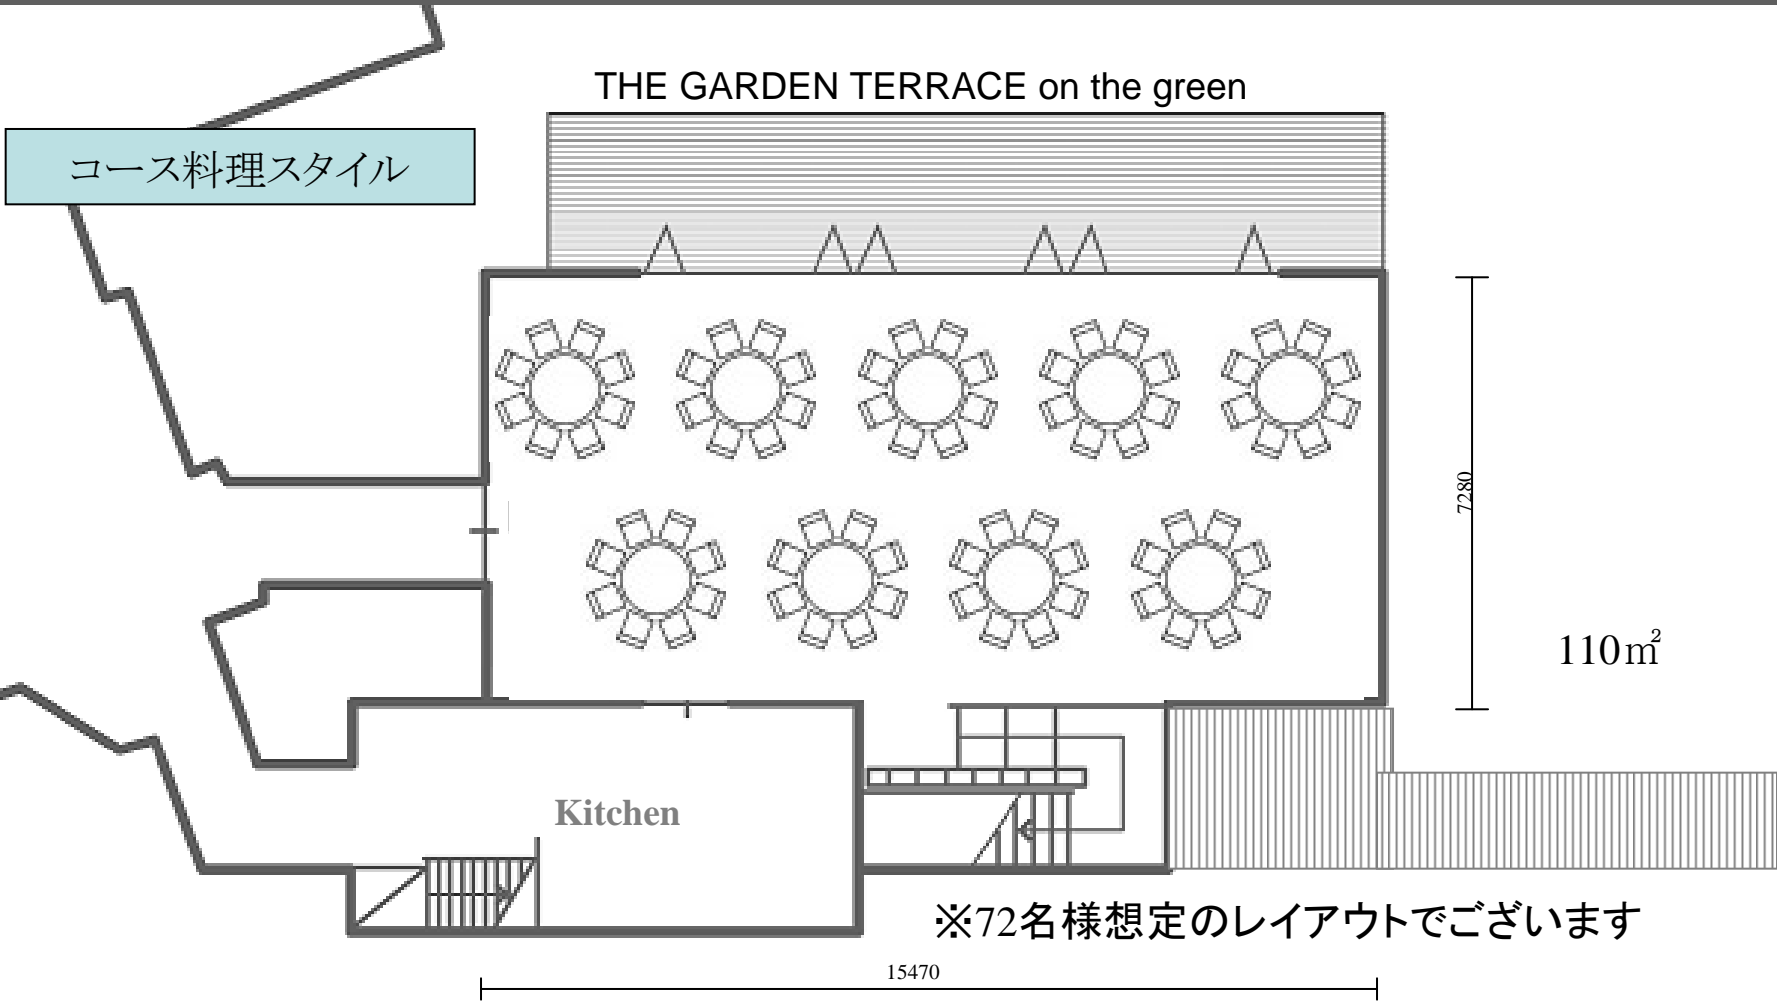

Floor Information

Floor Information

1st floor

Floor Information

Floor Information

Floor Information

Floor Information

THE GARDEN TERRACE on the green

立食buffeスタイル 例②

buffe料理台

Kitchen

15470

7280

110m²

1st floor

DRESS ROOM

DRESS ROOM

THE GARDEN ORIENTAL KYOTO