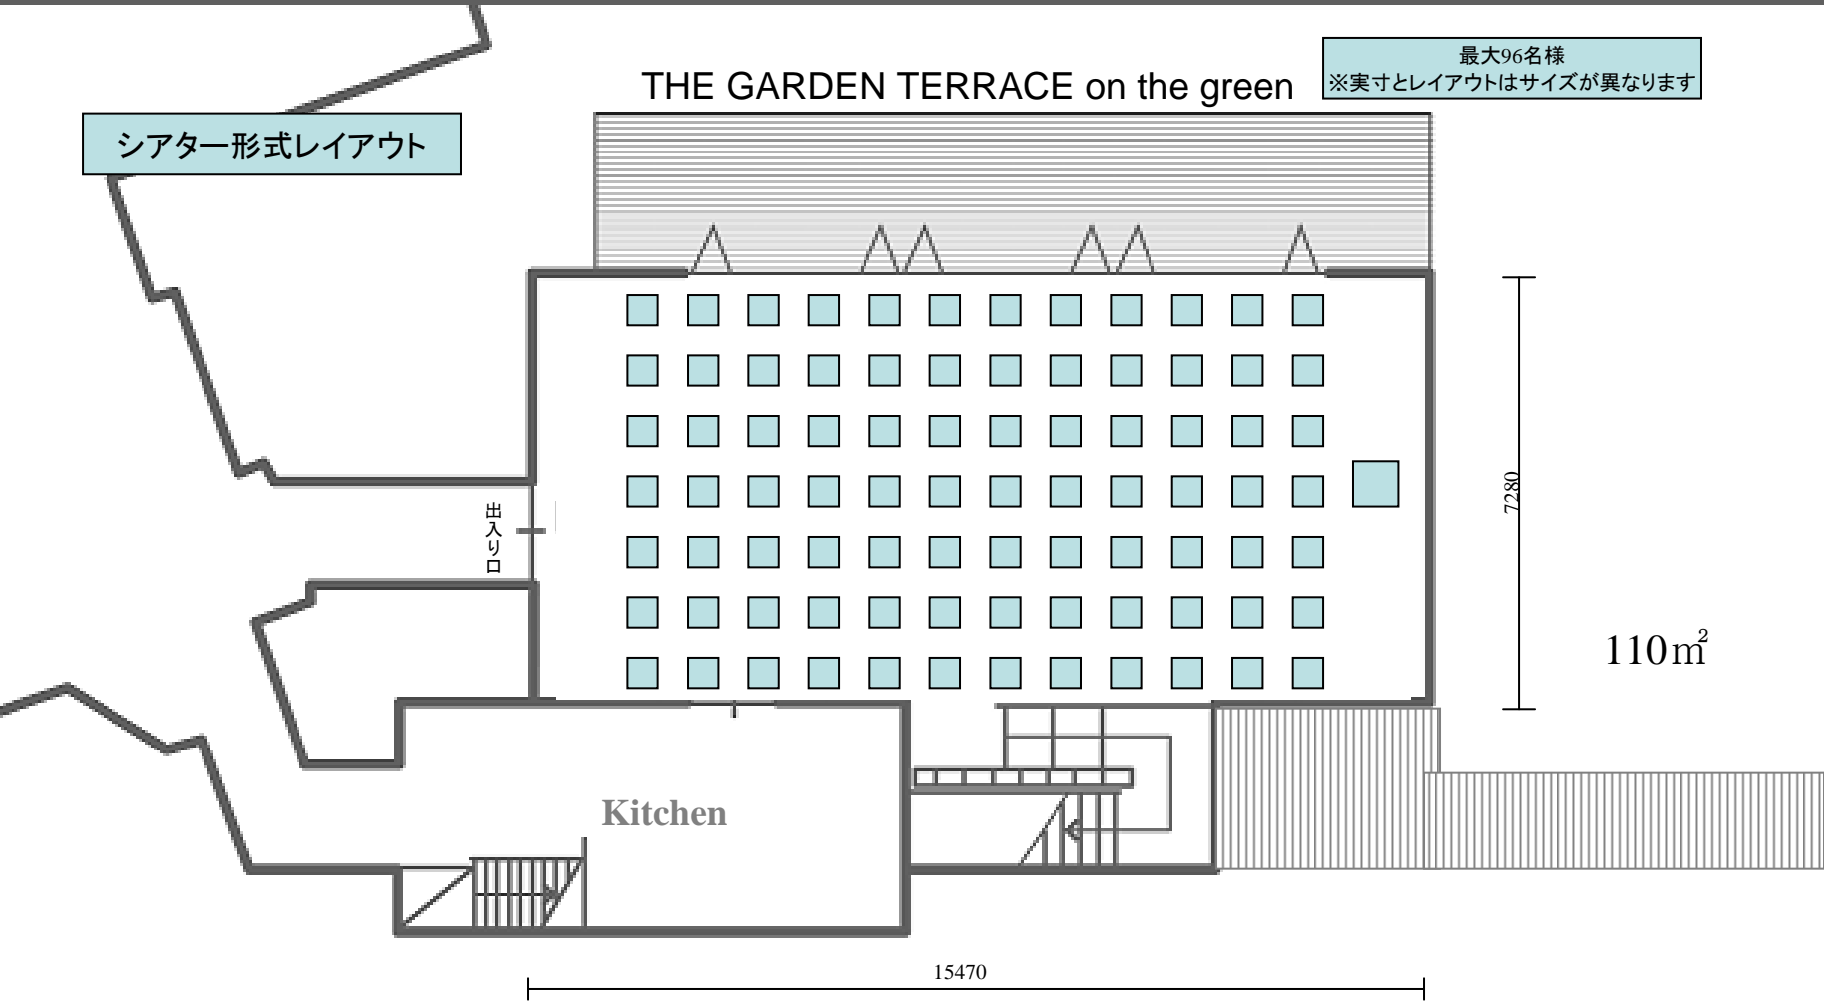

Floor Information

Floor Information

1st floor

Floor Information

Floor Information

Floor Information

Floor Information

THE GARDEN TERRACE on the green

立食buffeスタイル 例②

buffe料理台

Kitchen

15470

7280

110m²

1st floor

DRESS ROOM

DRESS ROOM

THE GARDEN ORIENTAL KYOTO