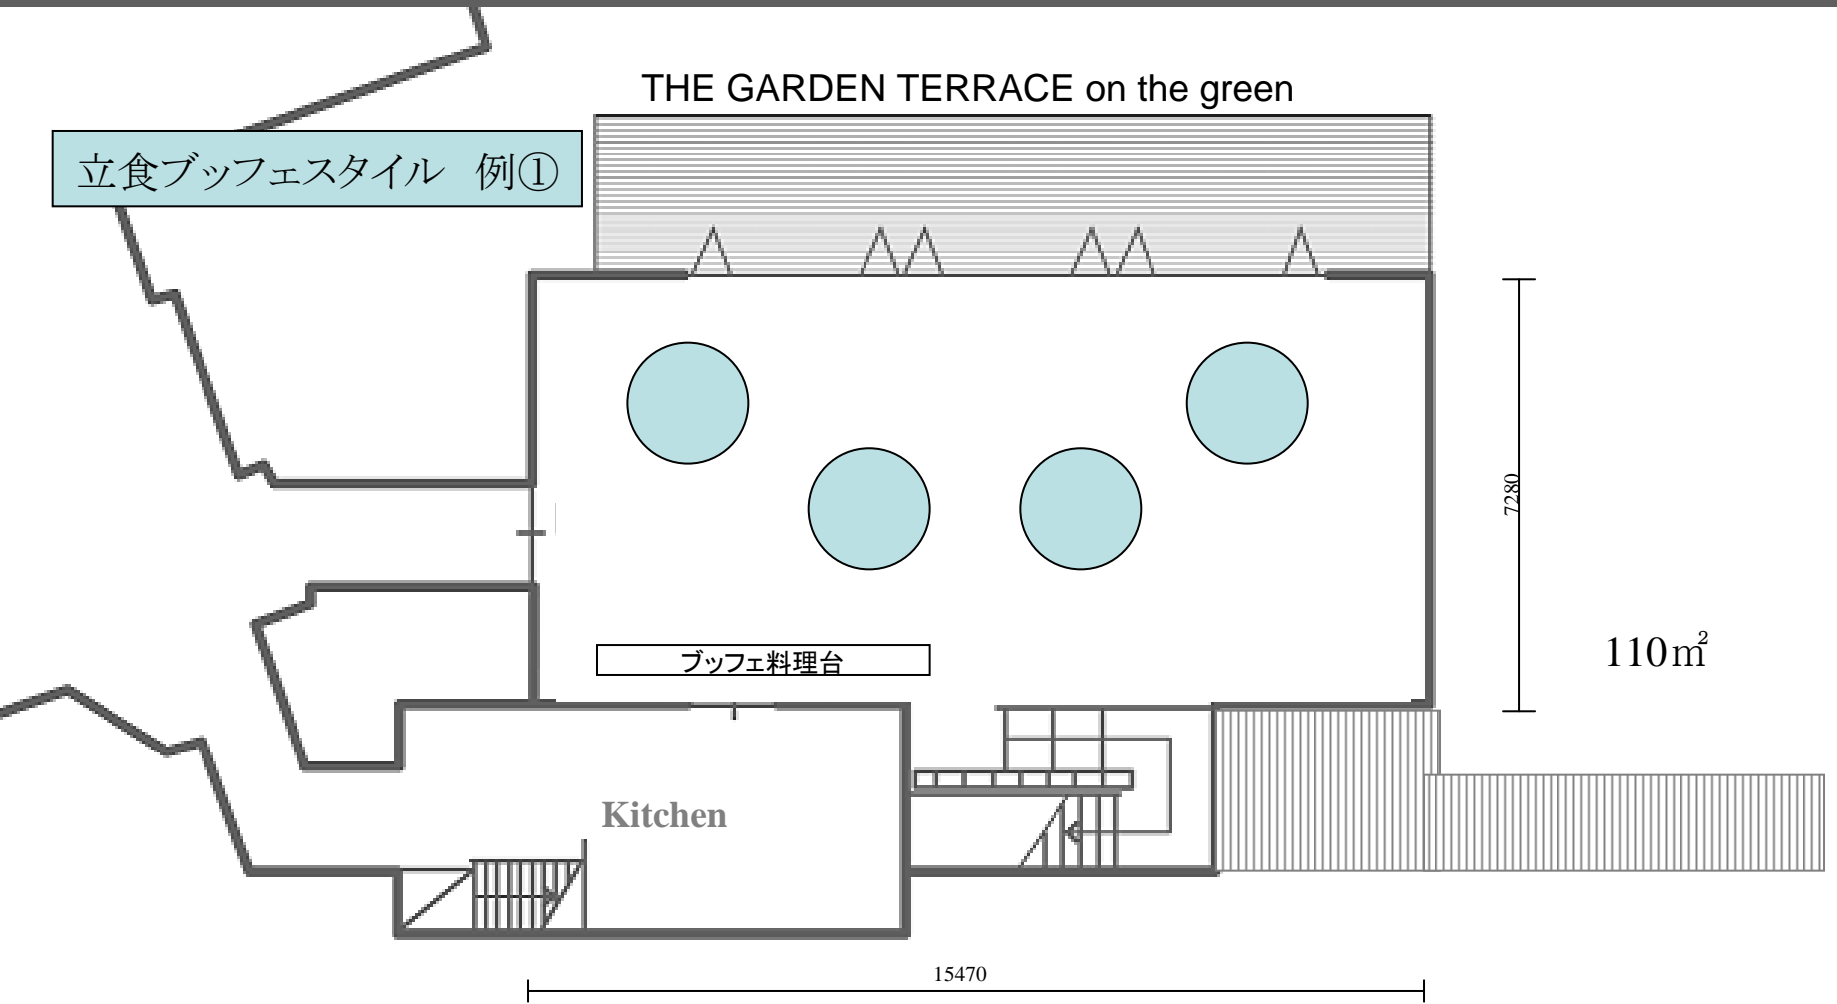

Floor Information

Floor Information

1st floor

Floor Information

Floor Information

Floor Information

Floor Information

THE GARDEN TERRACE on the green

立食buffeスタイル 例②

buffe料理台

Kitchen

15470

7280

110m²

1st floor

DRESS ROOM

DRESS ROOM

THE GARDEN ORIENTAL KYOTO