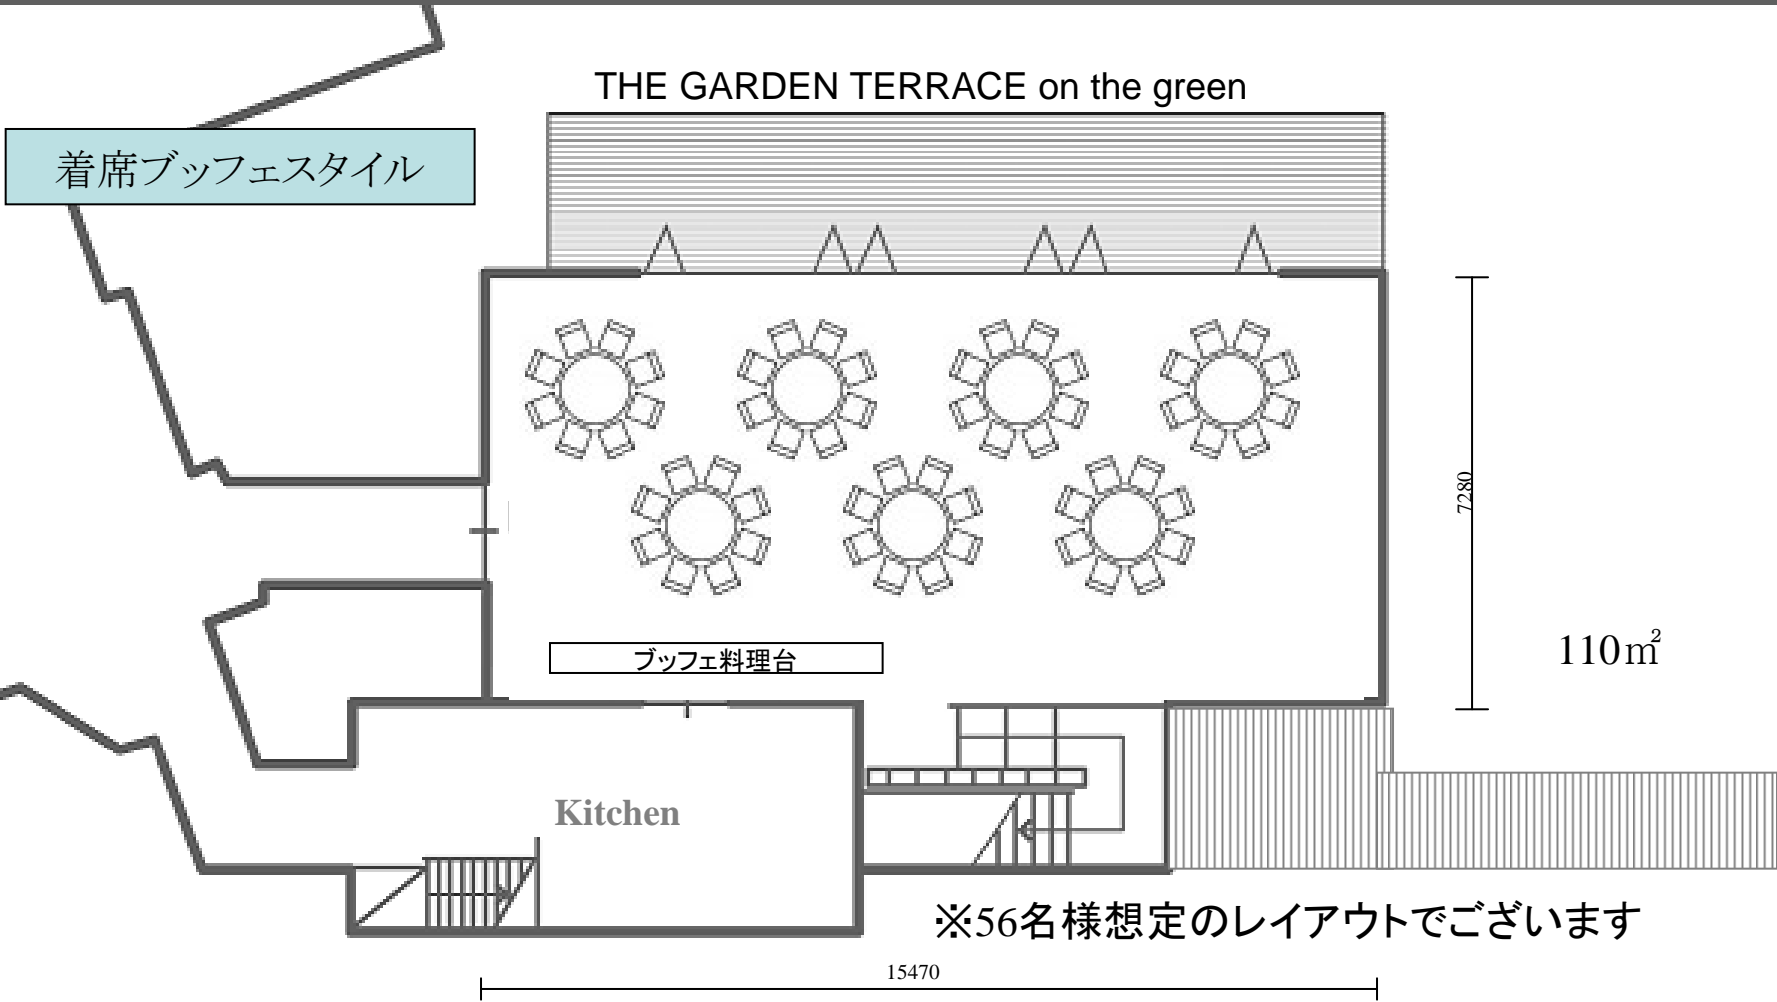

Floor Information

Floor Information

1st floor

Floor Information

Floor Information

Floor Information

Floor Information

THE GARDEN TERRACE on the green

立食buffeスタイル 例②

buffe料理台

Kitchen

15470

7280

110m²

1st floor

DRESS ROOM

DRESS ROOM

THE GARDEN ORIENTAL KYOTO