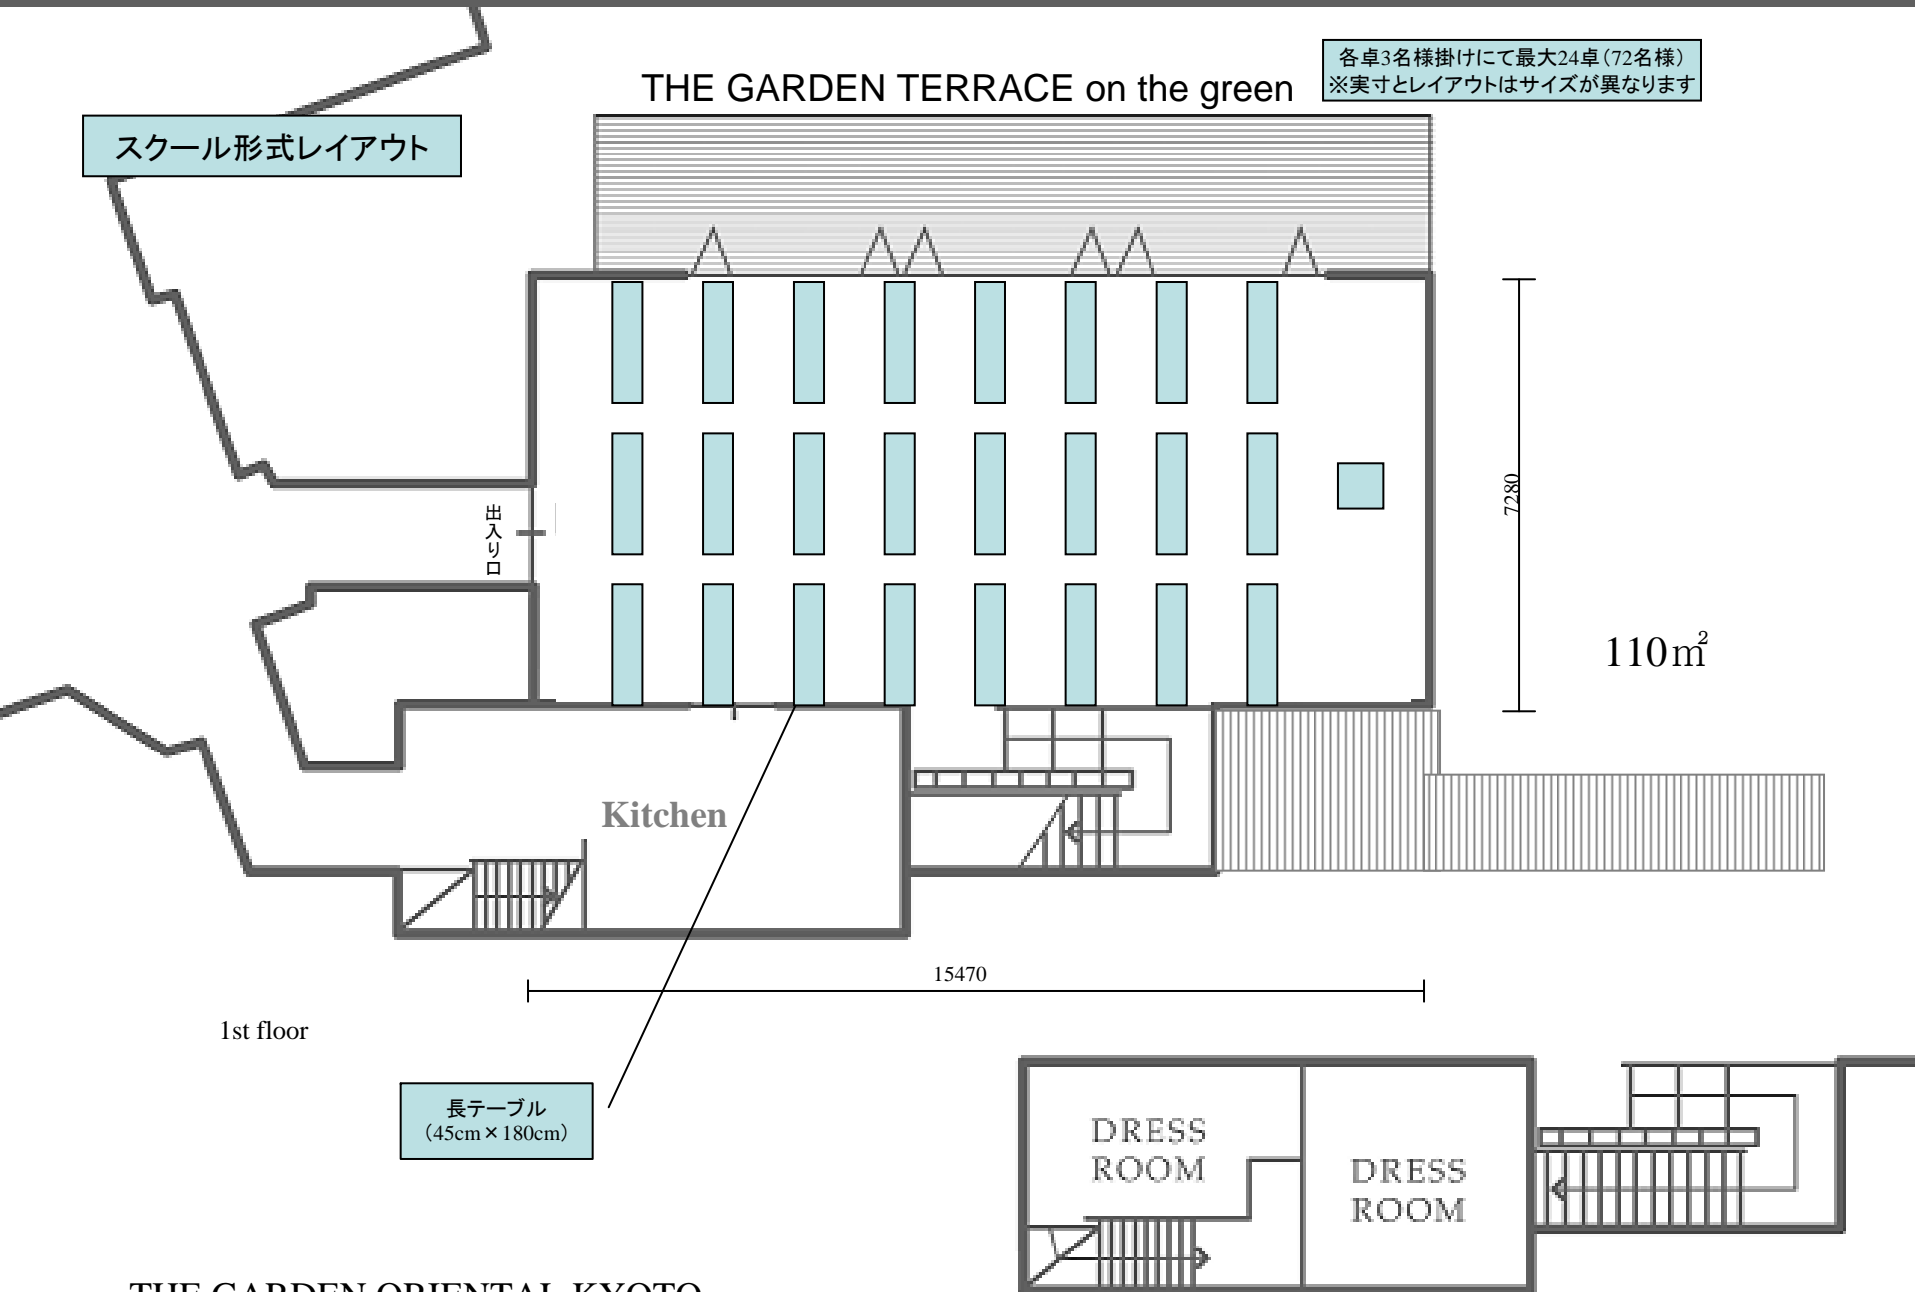

Floor Information

Floor Information

1st floor

Floor Information

Floor Information

Floor Information

Floor Information

THE GARDEN TERRACE on the green

立食buffeスタイル 例②

buffe料理台

Kitchen

15470

7280

110m²

1st floor

DRESS ROOM

DRESS ROOM

THE GARDEN ORIENTAL KYOTO